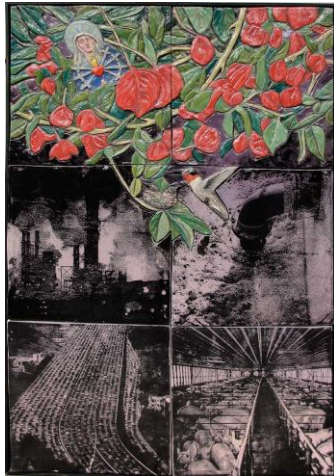

Contact: **Christianne Marra**
Communications Manager
(650) 738-4346
marrac@smccd.edu

FOR IMMEDIATE RELEASE

Art Exhibition Opens at Skyline College

Opposites Attract:
Meditations on a Natural World, works by Daniel Galvez
Reflections on a Broken World, works by Jos Sances

San Bruno, California – February 6, 2012 – *Opposites Attract*, a two-artist exhibit featuring paintings by Daniel Galvez and ceramic sculptures and screen prints by Jos Sances, will run from February 6 – March 16, 2012. An opening reception will be held on Thursday, February 9, 2012 from 6:00 p.m. – 8:00 p.m. at Skyline College's Art Gallery.

Daniel Galvez and Jos Sances have worked collaboratively on public art projects for over a decade, and this exhibition presents individual artworks executed during their most recent collaborations. Much like their most recent collaborative piece, a relief sculpture titled *Splicing Forms in Nature and Science* which is displayed on the west side of Building 4 at Skyline College, differences clash to produce complex, intense, but unified artworks for this exhibition.