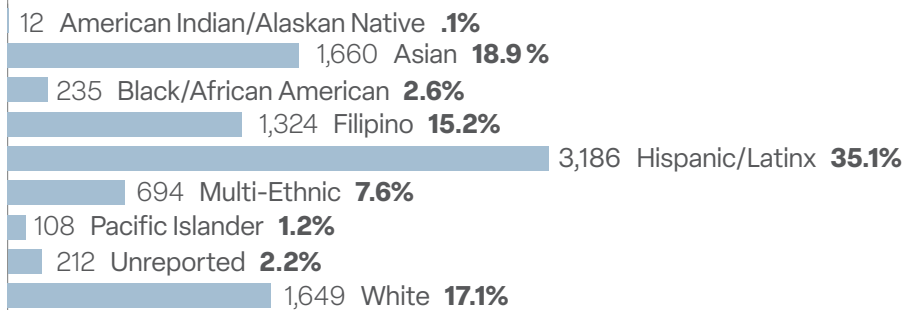

Fall 2024 Student Demographics

ETHNICITY