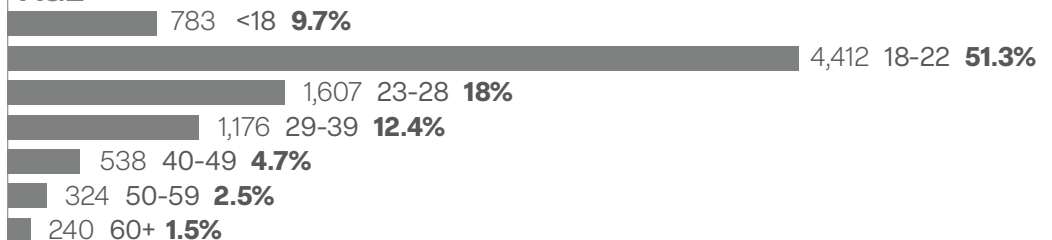

Fall 2024 Student Demographics

ETHNICITY

GENDER

AGE

0 10 20 30 40 50 60

Fall 2024 Enrollment

9,080
Total credit students

1,285
First-time students

253
International students

Highlights of Fall 2024 Enrollment

838 High school students (including Middle College, Concurrent, and Dual Enrollment)

1,044 Promise Scholars currently enrolled

396 Veteran students