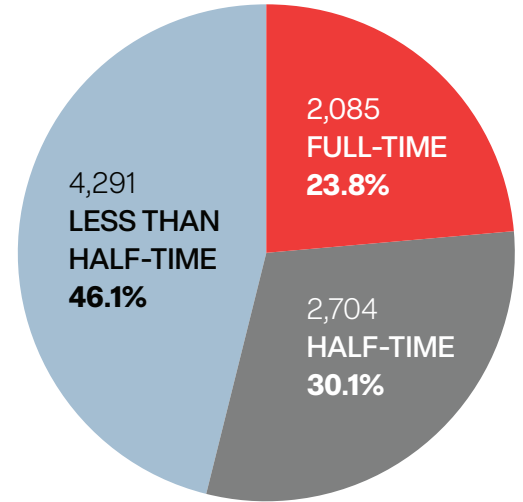

Fall 2024 Student Demographics

ETHNICITY

GENDER

AGE

0 10 20 30 40 50 60

Fall 2024 Enrollment

9,080
Total credit students

1,285
First-time students

253
International students

Highlights of Fall 2024 Enrollment

838 High school students (including Middle College, Concurrent, and Dual Enrollment)

1,044 Promise Scholars currently enrolled

396 Veteran students