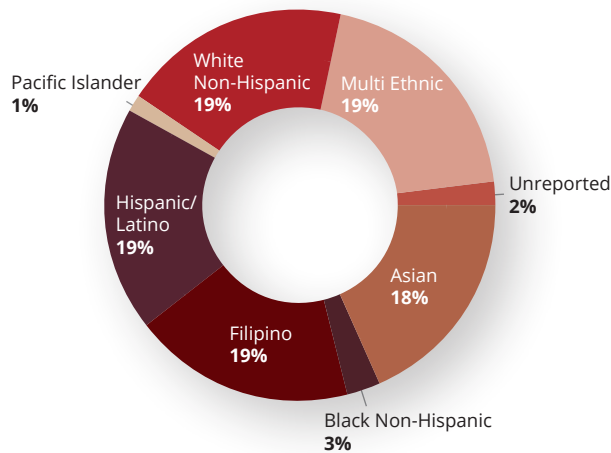

FALL 2016 STUDENT DEMOGRAPHICS

ETHNICITY