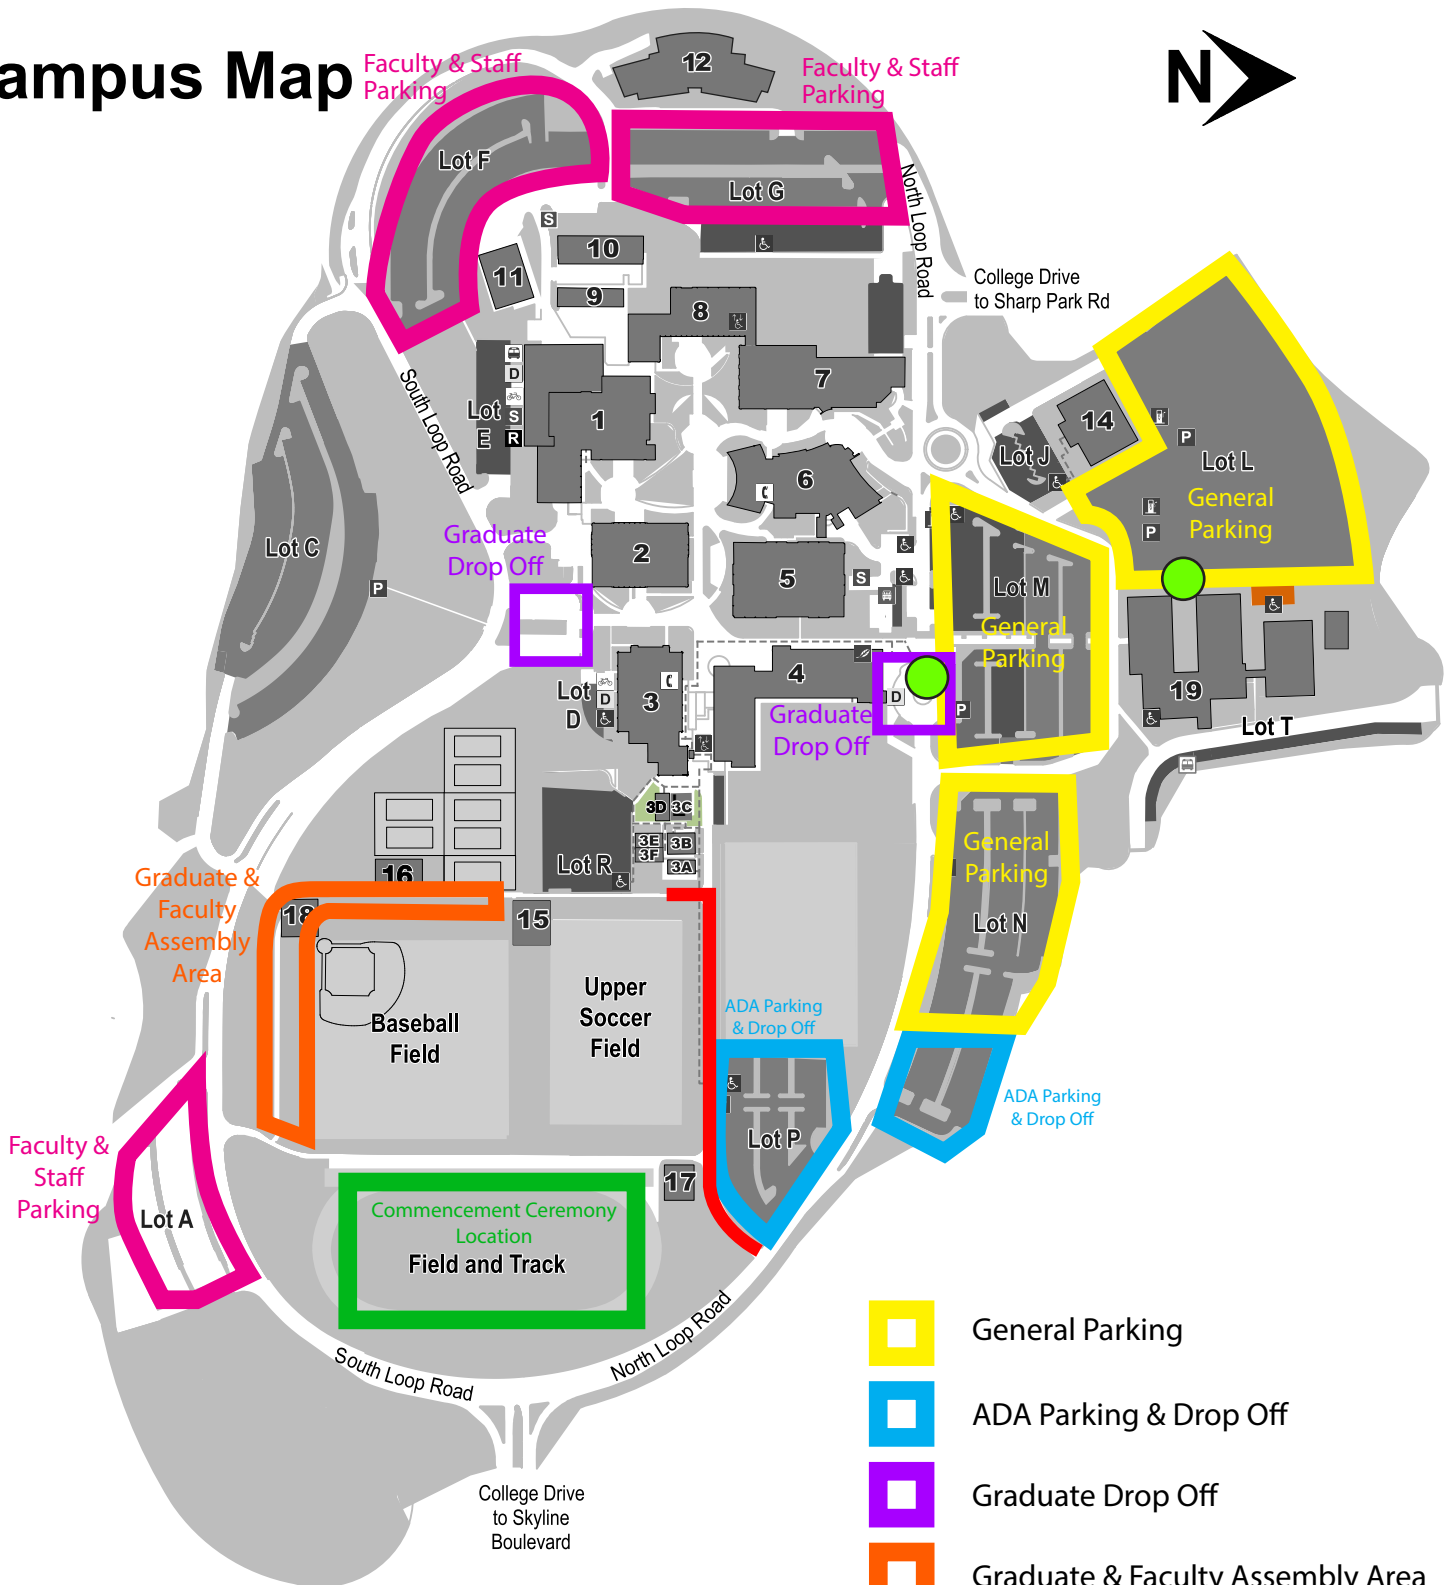

Campus Map

-  General Parking
-  ADA Parking & Drop Off
-  Graduate Drop Off
-  Graduate & Faculty Assembly Area
-  Faculty & Staff Parking
-  Commencement Ceremony Location
-  Shuttle Pick Up ONLY
-  Emergency Vehicles ONLY