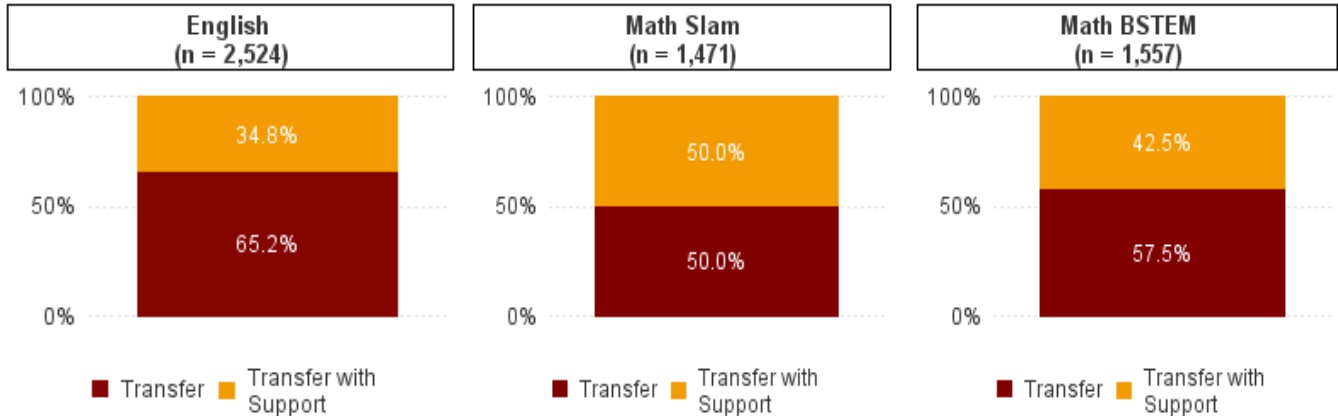

AB 705 Placement Results - Skyline College

Test Updated Date Between 02/01/2019 and 01/31/2020

English

	Total Assessed	Transfer		Transfer with Support	
	N	N	%	N	%
American Indian/Alaskan Native	5	2	33.3%	4	66.7%
Asian	383	301	76.2%	94	23.8%
Black - Non-Hispanic	87	55	57.9%	40	42.1%
Filipino	441	328	70.8%	135	29.2%
Hispanic	965	573	57.0%	432	43.0%
Multiraces	168	123	70.3%	52	29.7%
Pacific Islander	49	20	40.8%	29	59.2%
Unknown	116	84	68.9%	38	31.1%
White Non-Hispanic	307	233	71.7%	92	28.3%
	3	2	66.7%	1	33.3%
All Students	2524	1721	65.2%	917	34.8%